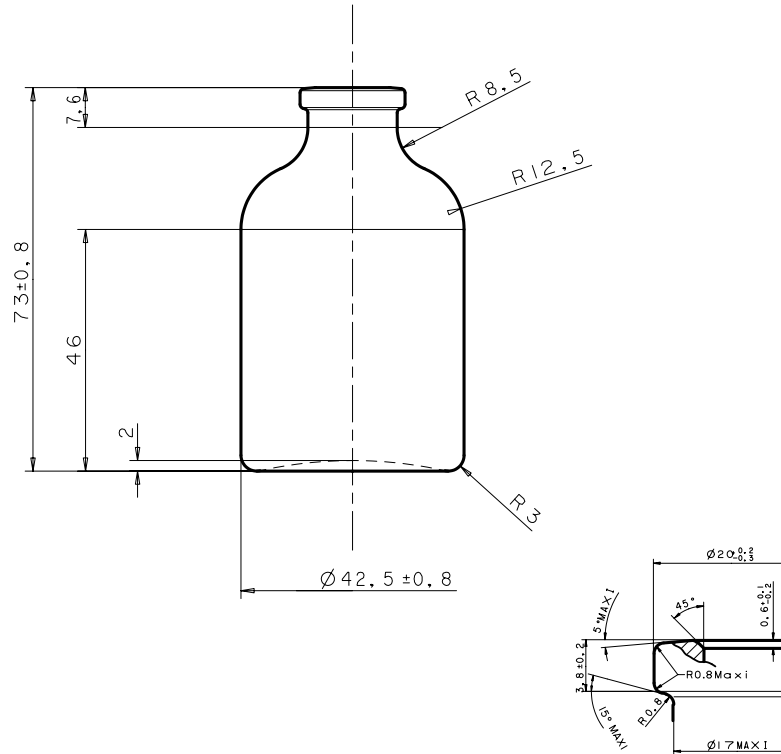

18

24

HS FRENCH FLINT

THE GLASS CONTAINER SPECIALISTS

50ML GLASS INJECTION VIAL

Product code	INJV50
Finish	Cork
Capacity	60ml
Brim-full capacity	60ml